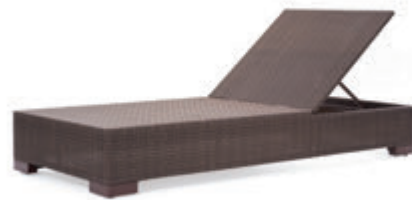

Aluminium base

W: 42cm **D:** 61cm **H:** 101cm

Entop

Versatile as a planter or table, this piece is made with polypeel weaves.

Aluminium base.

W: 80cm **D:** 100cm **H:** 75cm

Leo

Lean on this classy bar counter made with polypeel weaves.

Aluminium base.

W: 50cm **D:** 150cm **H:** 103cm

Para

As a deck chair or a daybed in your home, this piece is made with polypeel weaves.

Aluminium base.

W: 202cm **D:** 87cm **H:** 30cm

About Snug

Showroom is by appointment only.
Please contact hello@snuglifestyle.com.sg
or call 6265-2355 for more information.
8 Kian Teck Way, Singapore 628750